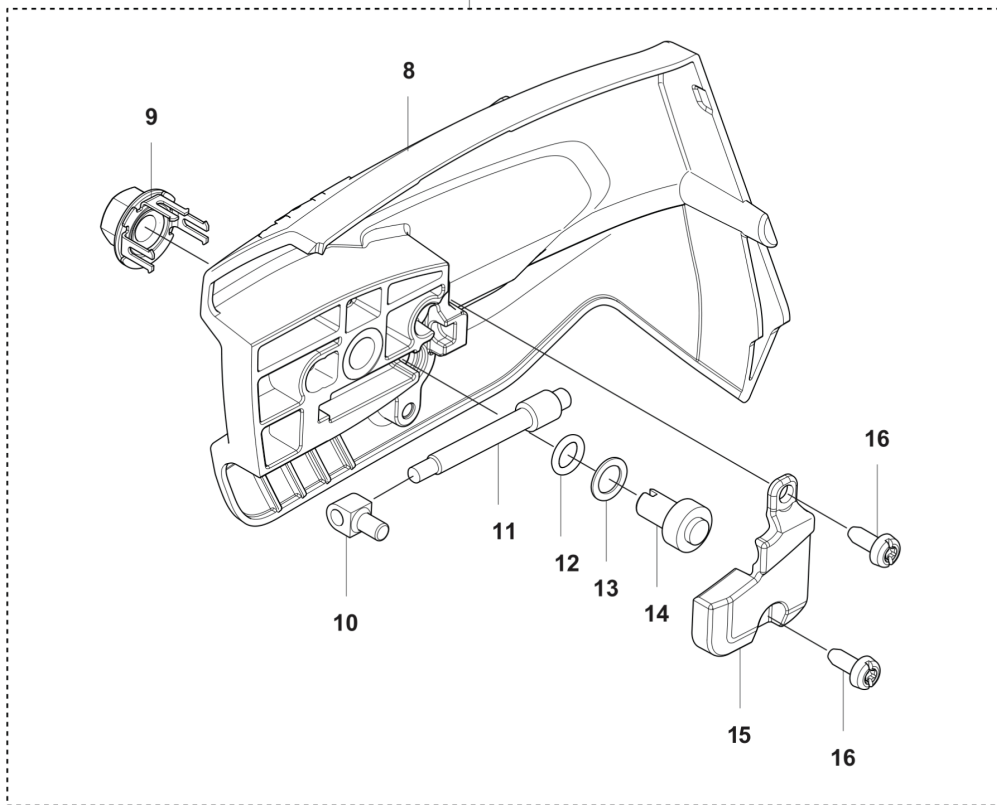

B 435i
CLUTCH COVER-
standard

7