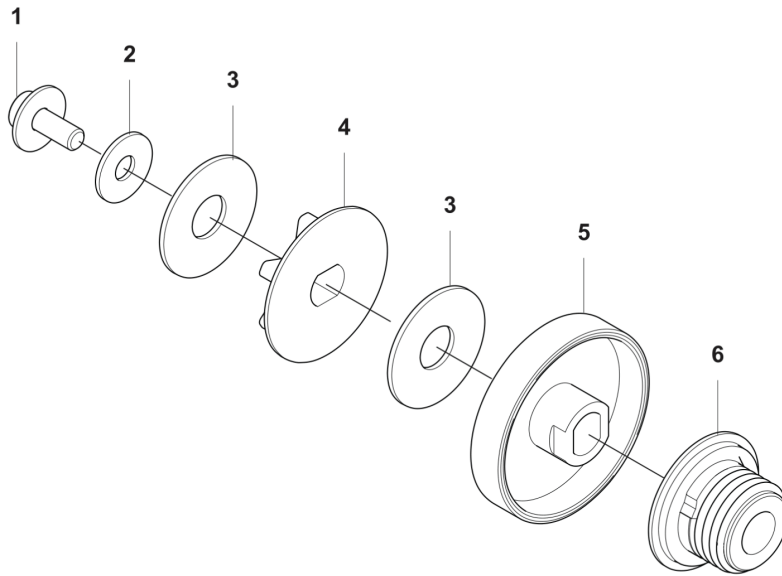

B 435i
CLUTCH COVER-
standard